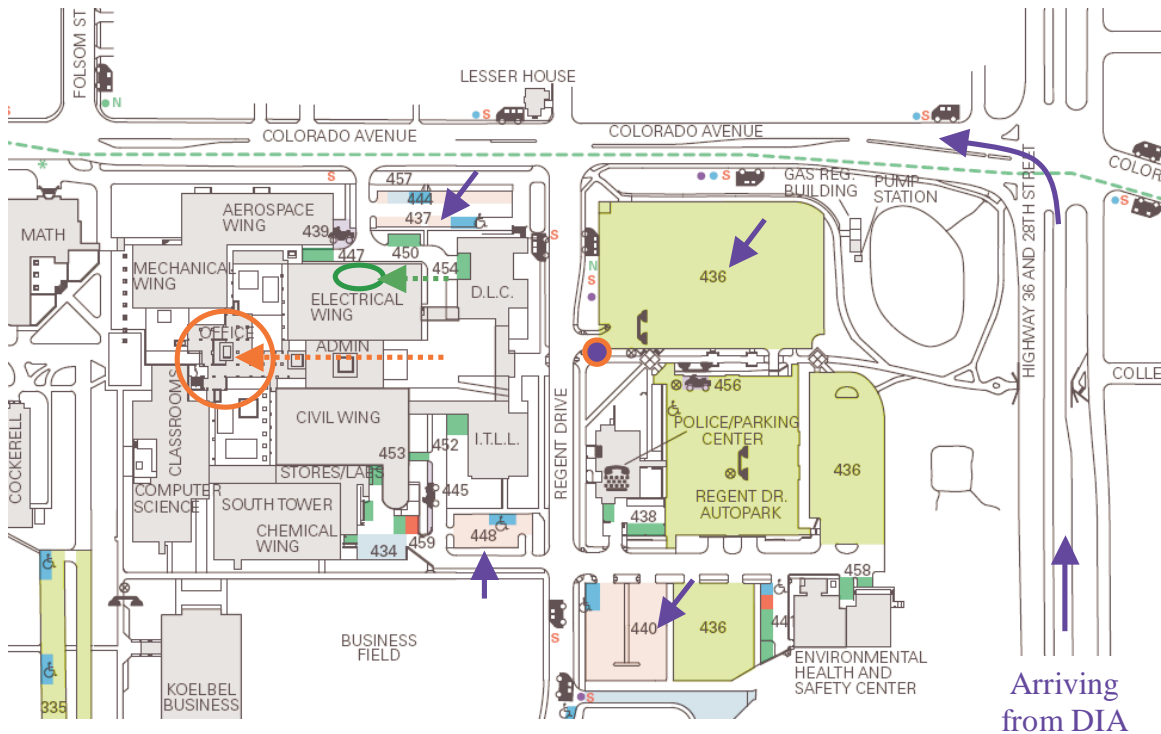

Office: ECOT 346

Office tower, central part of the Engineering Building, see red circle on the map.
Take elevator to the 3rd floor, office number: OT346

CoPEC lab: ECEE 1B65

Electrical wing, basement level, see green circle on the map.

ECE main office: ECEE 1B55

(toll) Directions from Denver International Airport (about 40 minutes)

Exit DIA and proceed on Pena Blvd. for about 5 miles
Take E-470N exit (exit 6B toward 120th av.) about 0.8 miles
Merge on E-470 N (toll road) 26.5 miles, total toll is \$6
E-470N (NORTHWEST PARKWAY) becomes STORAGETEK DR/S 96TH
Merge on to US-36 W and proceed about 9 miles to Boulder
On the first traffic light in Boulder turn left on Colorado Av.

Boulder hotels, in proximity of the Engineering Center

For reference, Engineering Center Building is at the corner of Colorado and Regent, very close to the intersection of Colorado and 28th. 28th is an extension of US highway 36 into the city of Boulder.

[Super 8 Motel Boulder](#)

970 28th St, Boulder, CO
(303) 443-7800

Short driving distance (10-20 minutes), approximately from best to worst

[St Julien Boulder's Hotel](#)

900 Walnut St, Boulder, CO
(720) 406-9696