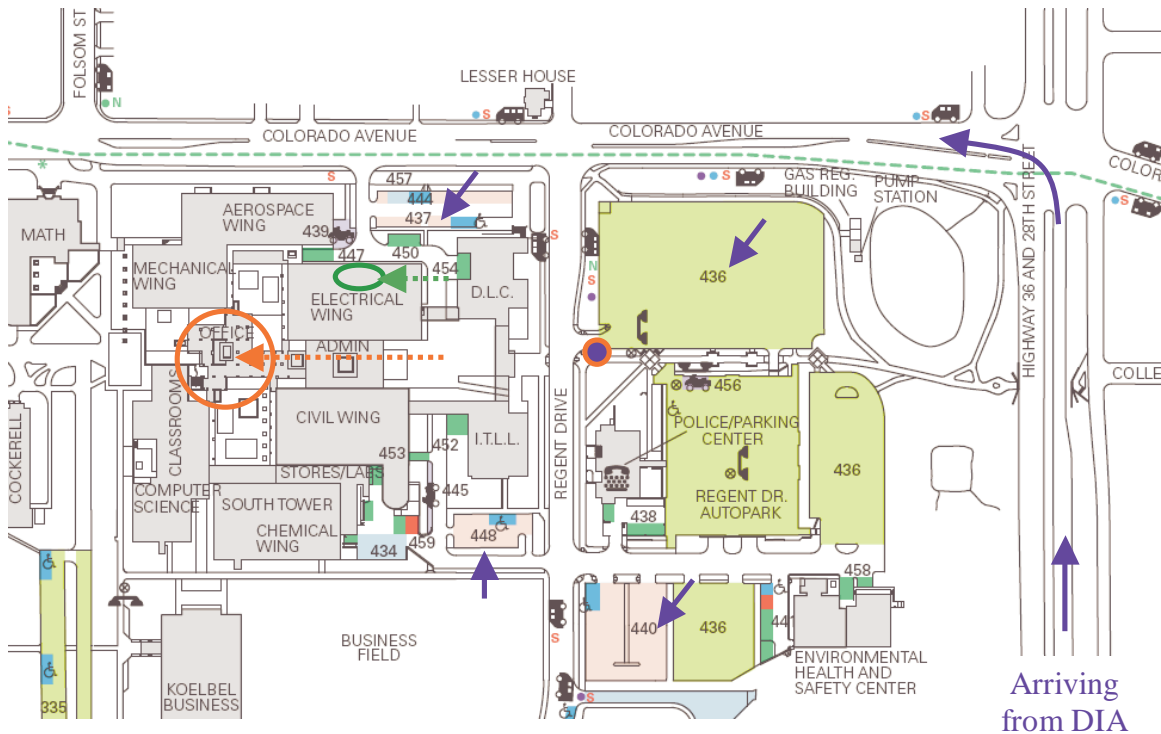

Office: ECOT 346

Office tower, central part of the Engineering Building, see red circle on the map.
Take elevator to the 3rd floor, office number: OT346

CoPEC lab: ECEE 1B65

Electrical wing, basement level, see green circle on the map.

ECE main office: ECEE 1B55

(toll) Directions from Denver International Airport (about 40 minutes)

Exit DIA and proceed on Pena Blvd. for about 5 miles
Take E-470N exit (exit 6B toward 120th av.) about 0.8 miles
Merge on E-470 N (toll road) 26.5 miles, total toll is \$6
E-470N (NORTHWEST PARKWAY) becomes STORAGETEK DR/S 96TH
Merge on to US-36 W and proceed about 9 miles to Boulder
On the first traffic light in Boulder turn left on Colorado Av.

Boulder hotels, in proximity of the Engineering Center

For reference, Engineering Center Building is at the corner of Colorado and Regent, very close to the intersection of Colorado and 28th. 28th is an extension of US highway 36 into the city of Boulder.

[Super 8 Motel Boulder](#)

970 28th St, Boulder, CO
(303) 443-7800

Short driving distance (10-20 minutes), approximately from best to worst

[St Julien Boulder's Hotel](#)

900 Walnut St, Boulder, CO
(720) 406-9696