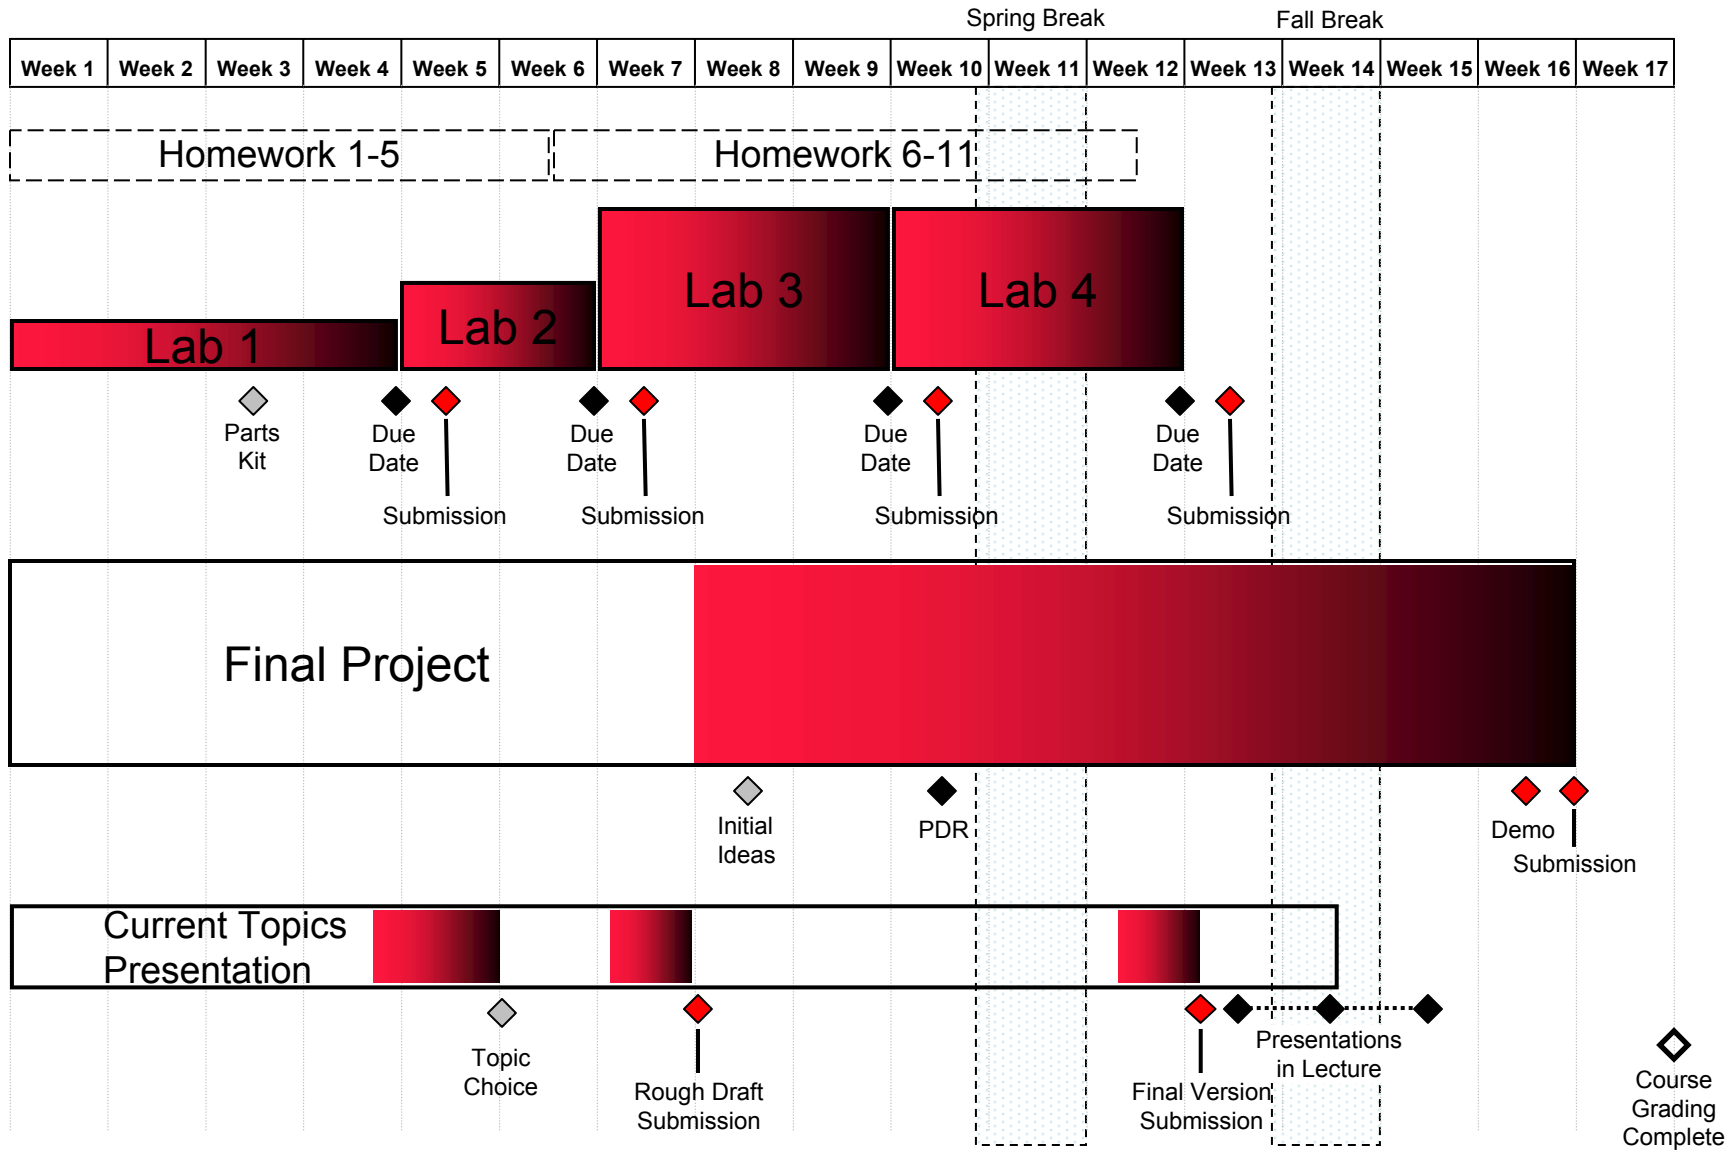

ECEN 4613/5613 Semester Schedule

Key: Height of box represents rough percentage of grade. Color density in box represents rough workload estimate.