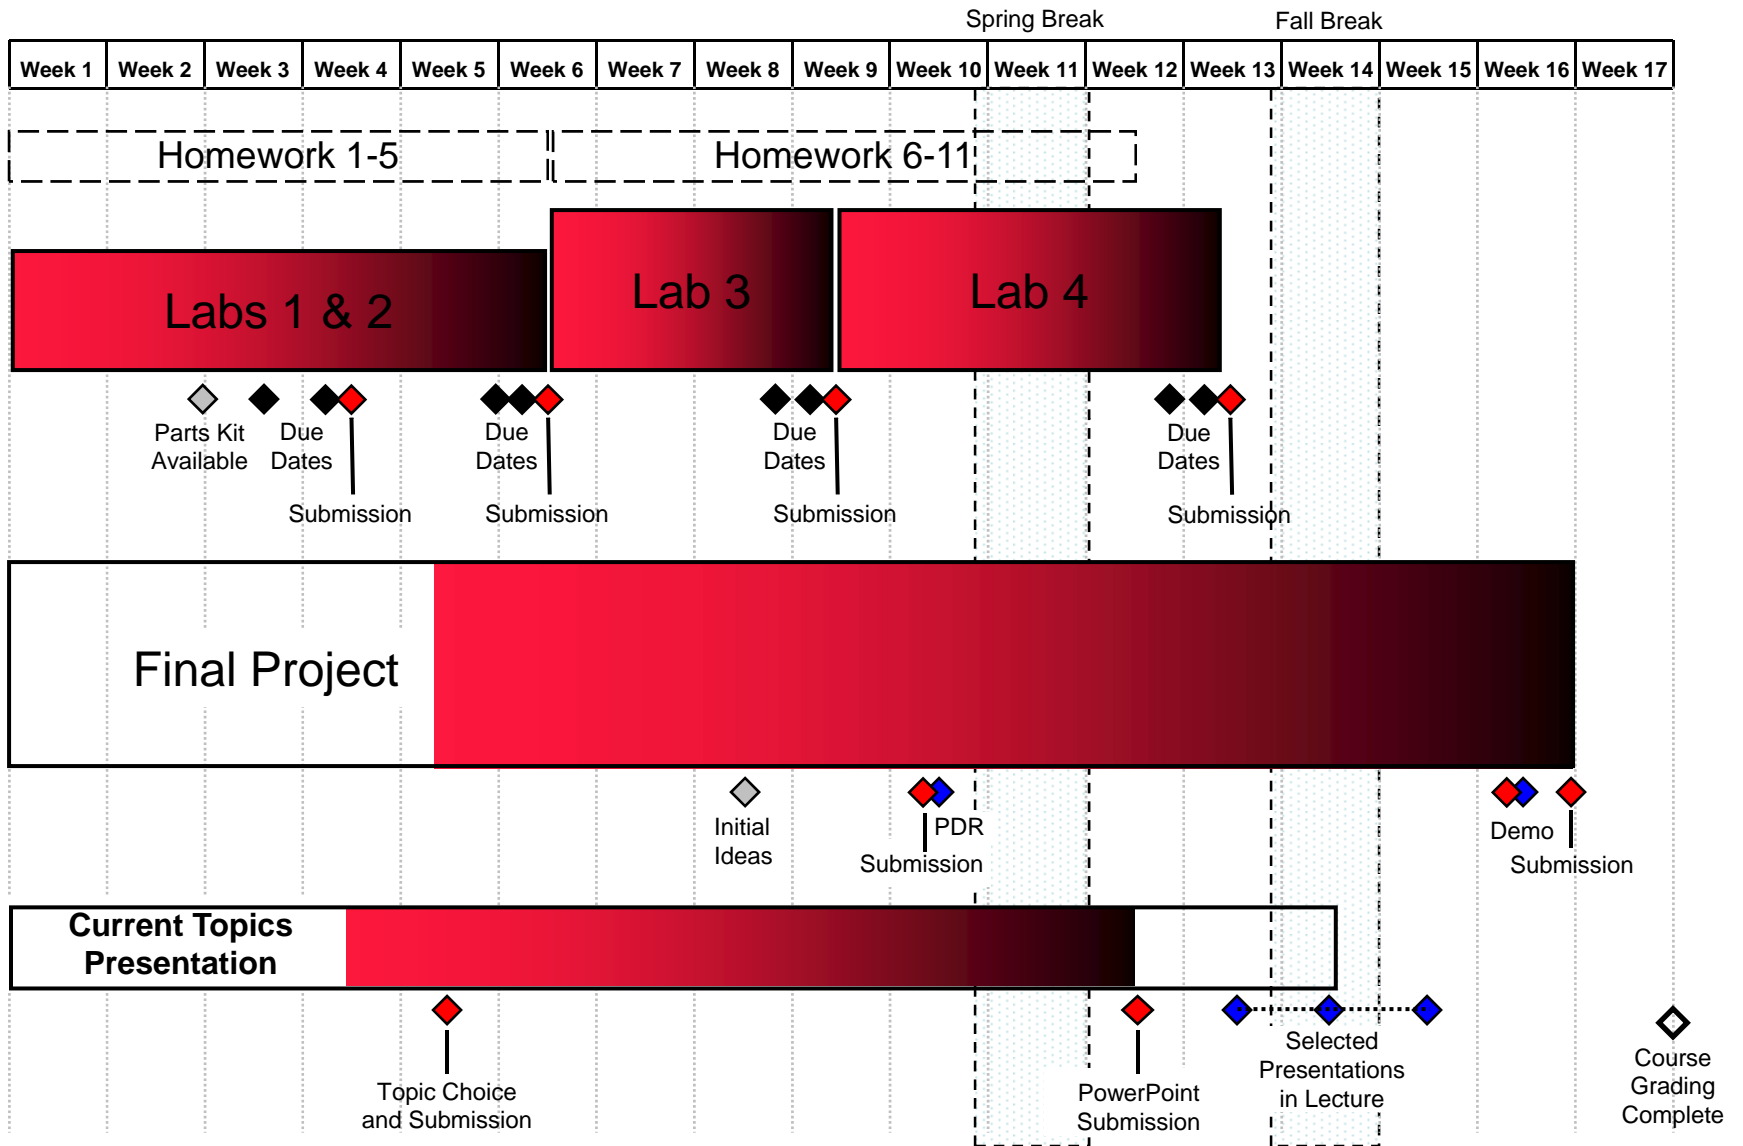

# ECEN 4613/5613 Semester Schedule

Key: Height of box represents rough percentage of grade. Color density in box represents rough workload estimate.