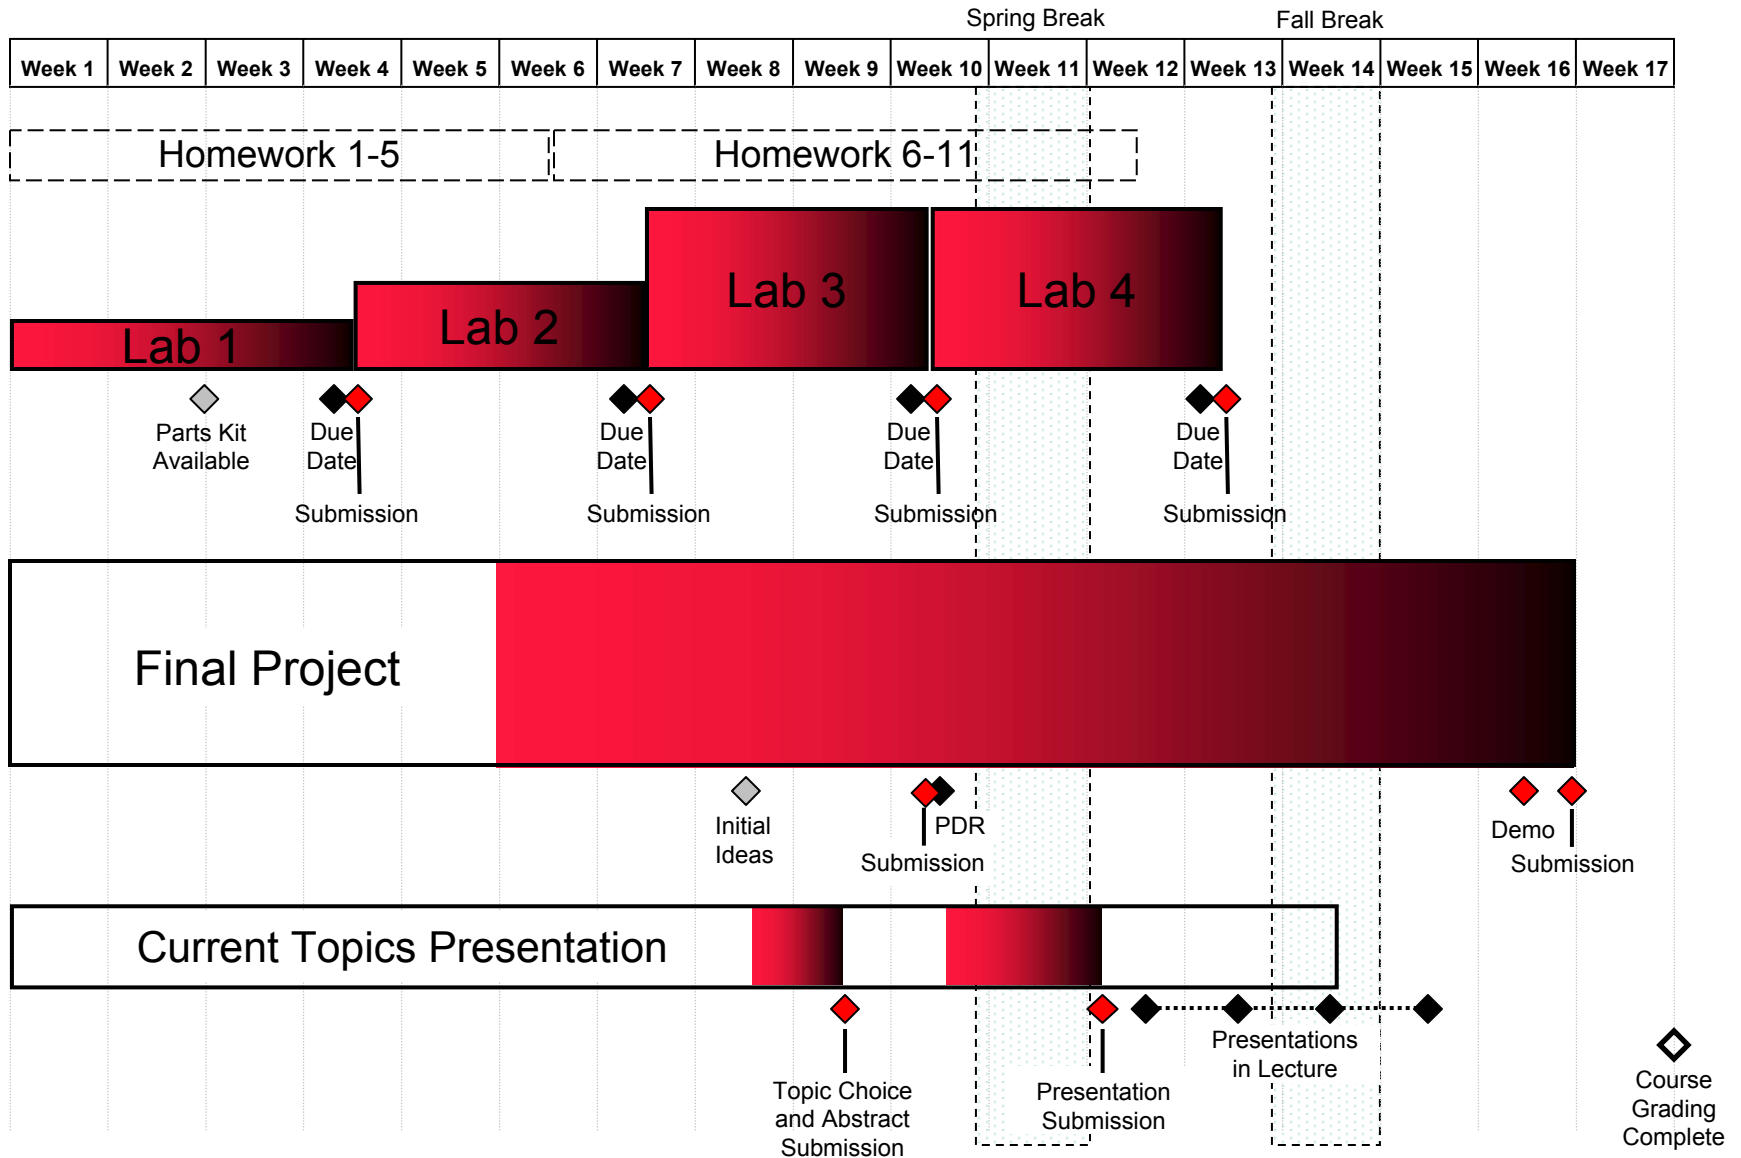

ECEN 4613/5613 Semester Schedule

Key: Height of box represents rough percentage of grade. Color density in box represents rough workload estimate.