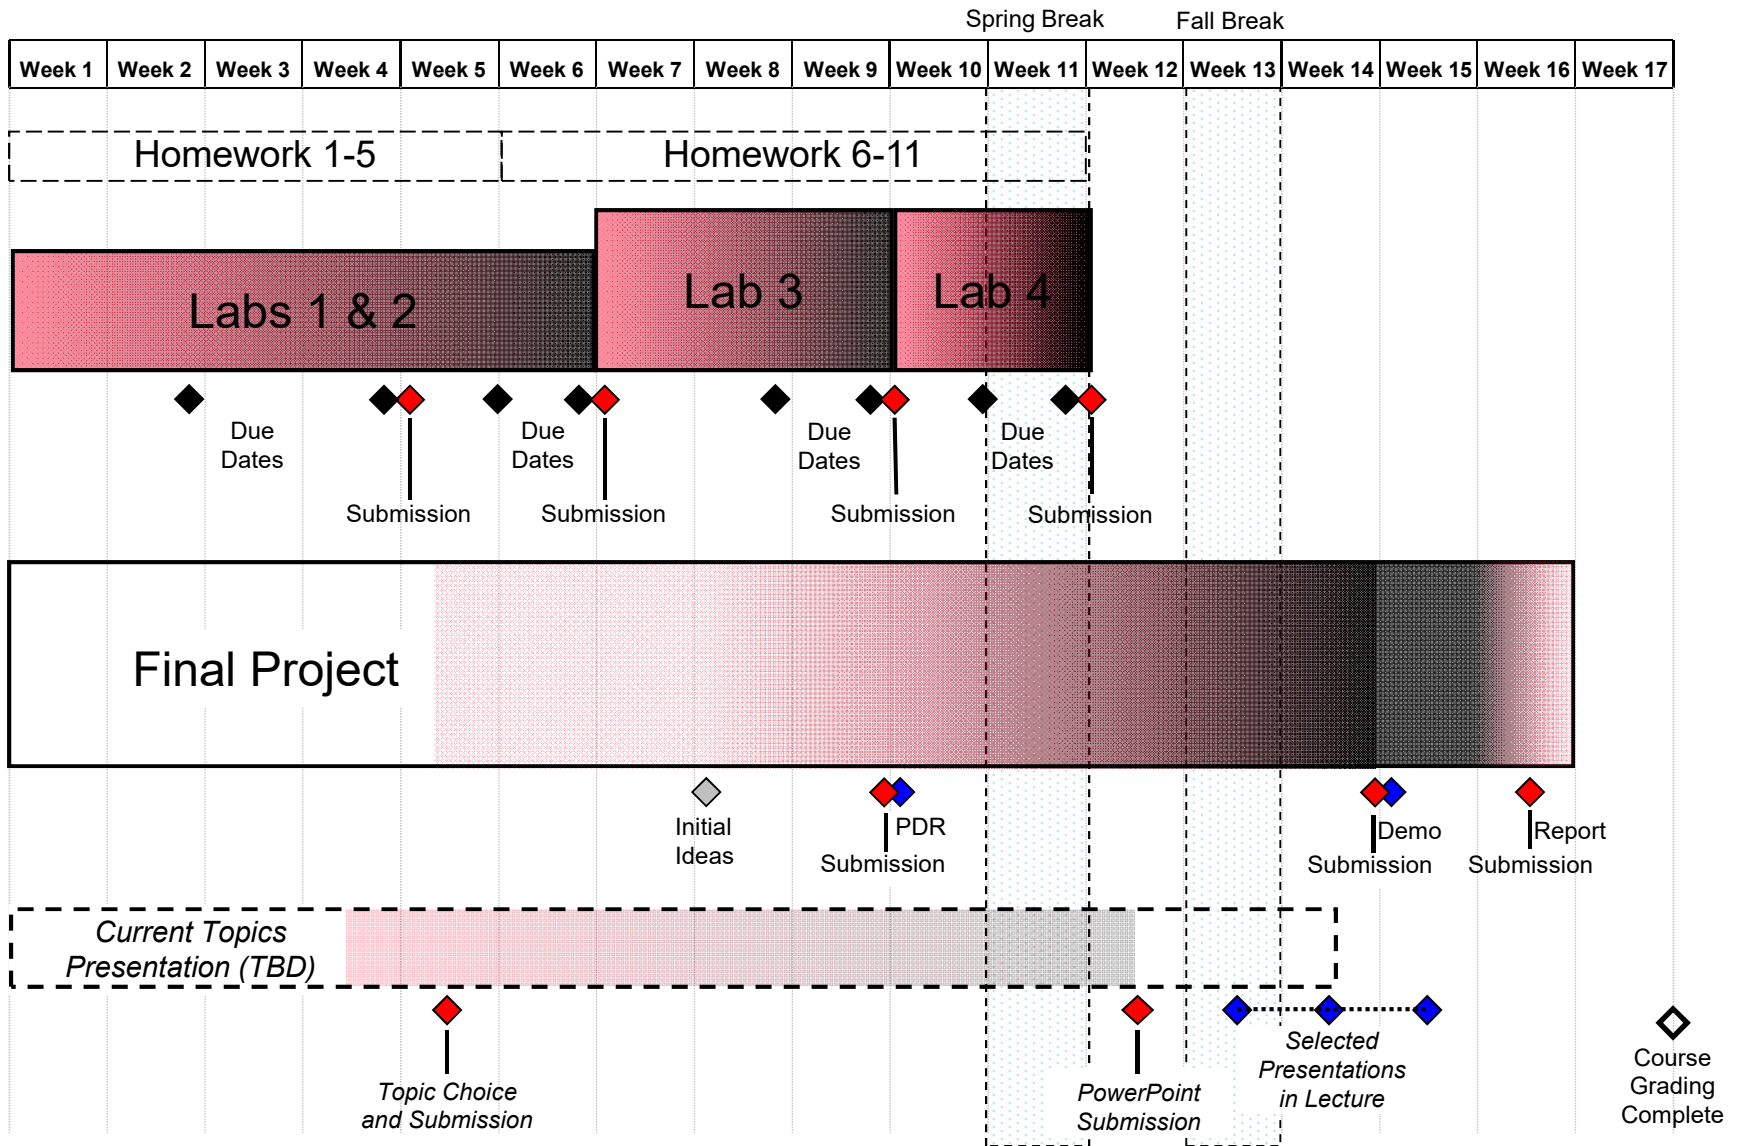

# ECEN 5613 Semester Schedule

Key: Height of box represents rough percentage of grade. Color density in box represents rough workload estimate.