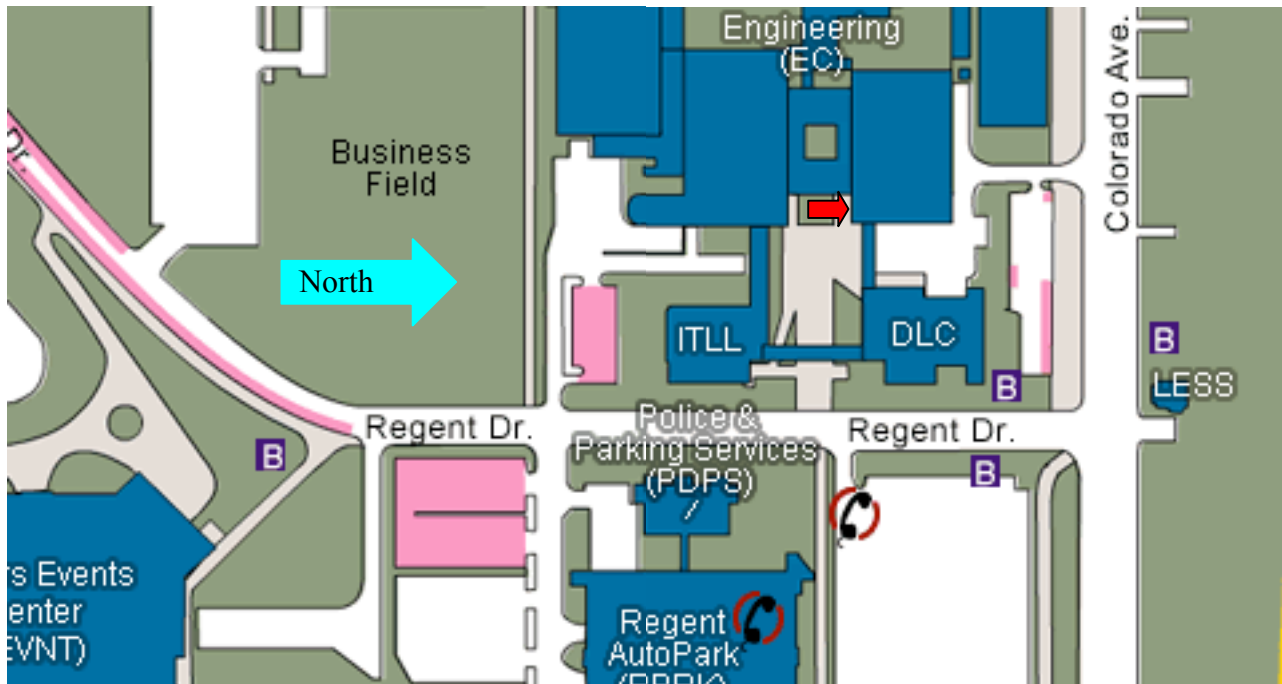

Directions to Garret Moddel's Office at the University of Colorado at Boulder

The map below shows a section of the Engineering Center at the intersection of Colorado Ave. and Regent Drive (west of 28th Street, and just east of where Folsom ends). Pay parking lots are shown in pink. The closest one is accessed through a driveway (shown) to Colorado Ave.

To find the office, walk to the brick plaza that lies between ITLL, DLC and the Engineering Center (EC). As you walk west between the buildings, to your right you'll see an entrance with a brass plaque marked "Optoelectronic Computing Systems Center." This is indicated with a red arrow below. Enter and go up one flight of stairs. The office is to the right, room EE 148.

Phone number: 303 492-1889.

If you are using GoogleMaps, etc., the address is:

Engineering Center
1111 Engineering Dr
Boulder, CO 80309

Location of Engineering Center on Boulder map shown on next page.