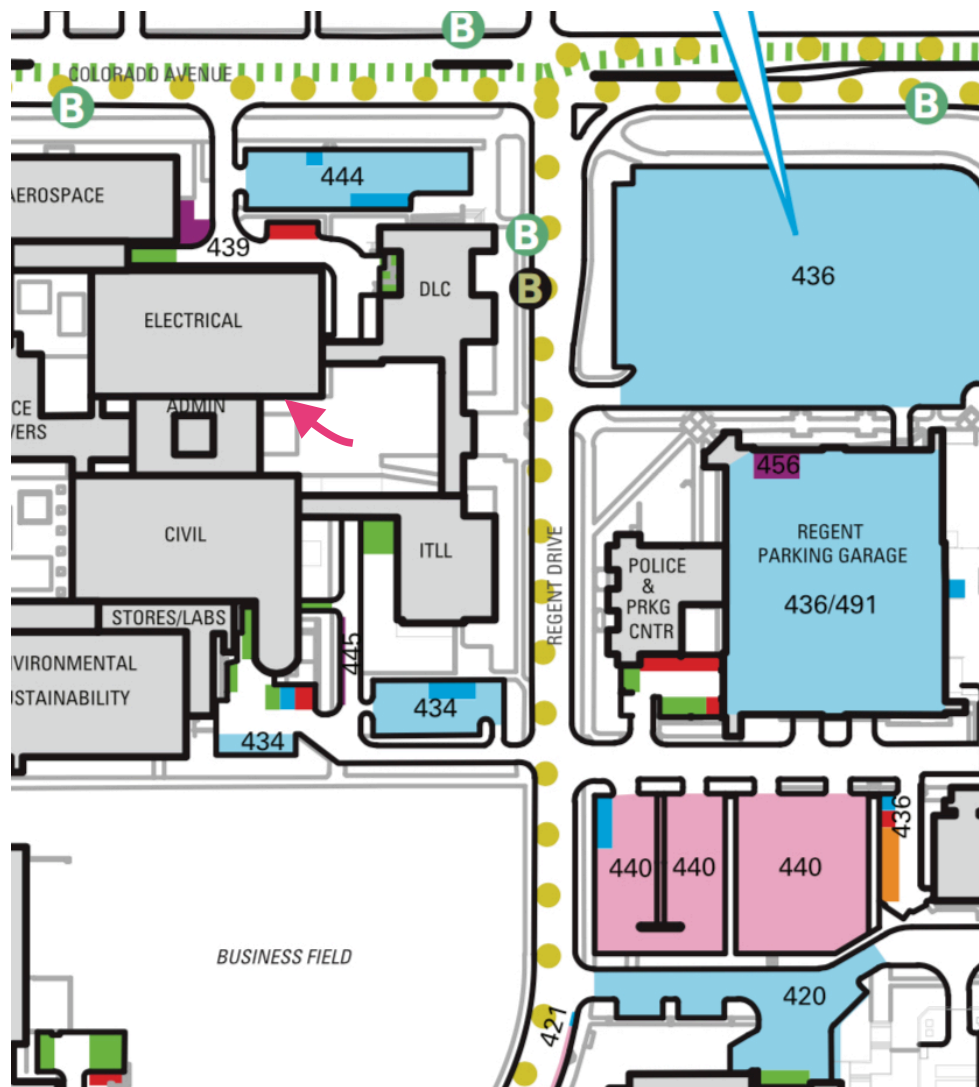

Directions to Garret Moddel's Office at the University of Colorado at Boulder

The map below shows a section of the Engineering Center at the intersection of Colorado Ave. and Regent Drive (west of 28th Street, and just east of where Folsom ends). Pay parking lots are shown in pink (lot 440), accessed on Regent Drive.

To find the office, walk to the brick plaza that lies between ITLL, DLC and the Engineering Center (EC). As you walk west between the buildings, to your right you'll see an entrance with a brass plaque marked "Optoelectronic Computing Systems Center." This is indicated with a **red arrow** below. Enter and go up one flight of stairs. The office is to the right, room EE 148. Phone number: 303 492-1889

If you are using GoogleMaps, etc., the address is:

Engineering Center
1111 Engineering Dr
Boulder, CO 80309

Location of Engineering Center on Boulder map shown on next page.

Boulder Map: Shows location of University and Engineering Center (red rectangle).